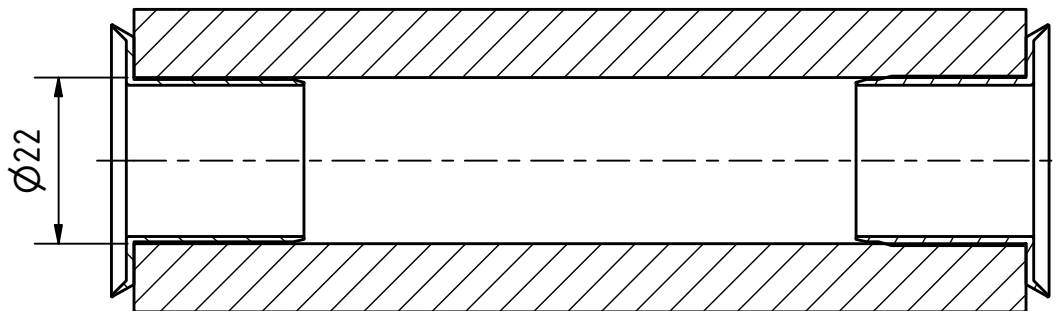

A-A (1 : 1)

name: MR220120

scale: 1 : 1 unit: mm

drawn: NL date: 27.10.2025

Copyright by MAX FRANK. All rights reserved

www.maxfrank.com