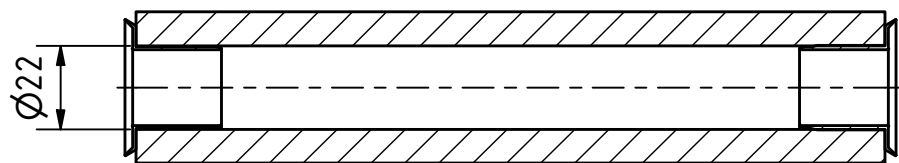

A-A (1 : 2)

name: MR220200	
scale: 1 : 2	unit: mm
drawn: NL	date: 27.10.2025
	
Copyright by MAX FRANK. All rights reserved	
www.maxfrank.com	